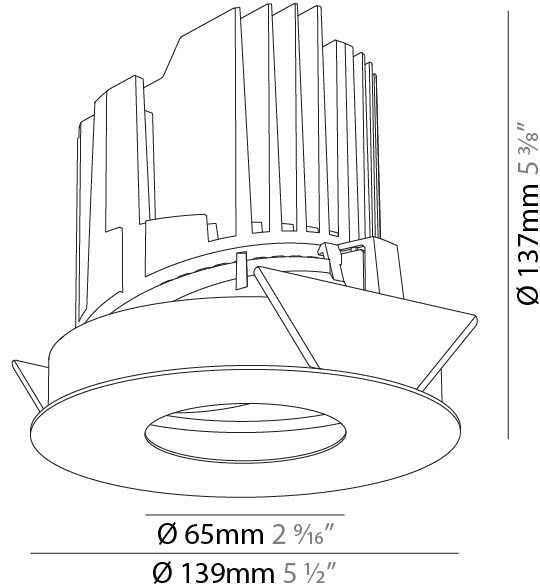

PHYSICAL

Shape: Round
Diameter (mm): 139
Diameter (in): 5 1/2
Height (mm): 137
Height (in): 5 3/8
Ceiling Thickness (mm): 10 / 12.5 / 15 / 25
Ceiling Thickness (in): 3/8 or 1/2 or 9/16
Min. Recessing Depth (mm): 150
Min. Recessing Depth (in): 5 7/8
Light Distribution: Adjustable / Asymmetric
Weight (kg): 0.865
Weight (lbs): 1.9
Fixture Finish: SSR / BKV / CWI / CRY / HAB / UFT / ITA / RUA / FTG / MYG / LOD / PUS / FRO / FUP / KIA / POP / BLS / SPG / MEY / GOH / GUM / CHC / COM / ABZ / JAG / OBR / MOS / ROR
Fixture Material: Aluminum Die Cast
Cut-out Measurements: 130mm / 5 1/8"

ELECTRICAL

Lamp Type: LED (Zhaga Standard)
Input Wattage (W): 28.6
Total Output Wattage (W): 26
Dimming: Tri-Mode (Non-Dimming and Phase Dimming (120Vac only) and 0-10V Dimming)
Driver Included: No
Driver Location: Recessed Housing
Driver Type: Constant Current - Universal
Housing: See components
Input Voltage (V): 120 - 277
Constant Current (MA): 700

LED

Number of LEDs: 1
Color Temperature (°K): 2700 / 3000 / 3500 / 4000
Max. Delivered Lumen (lm): 1890 / 1930 / 2028 / 2070
Nominal Lumen (lm): 3210 / 3290 / 3459 / 3530
CRI: >90 CRI
Lamp Life (hrs): 50000

OPTICAL

Reflector: 20 / 25 / 40
Adjustability: Fixed

RATINGS AND CERTIFICATIONS

Certified By: Certified for North American Standards
IP rating: IP20

PROJECT
TYPE
SPECIFIER
QUANTITY
DATE

	130mm 5 1/8"	150mm 5 7/8"	10 | 15mm 3/8" | 9/16"	30°	355°	
A